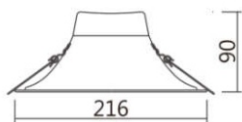

DOME-S

COB LED BUILT-IN x1
DIA 165MM. x H 75MM.
NO ADJUSTABLE