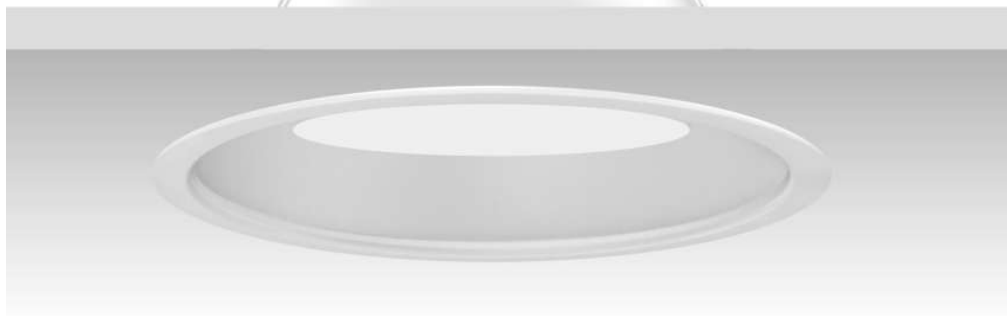

CROSE-MR16

Recessed Downlight

HALOGEN OR LED MODULE MR16 IP65 12V DCx1
DIA 87MM. x H 38MM. NO ADJUSTABLE
ALUMINIUM TRIM METAL BODY

DOME

Recessed Downlight

COB LED BUILT-IN MODULE 12V DC
WHITE POWDER COAT DIE-CAST ALUMINIUM