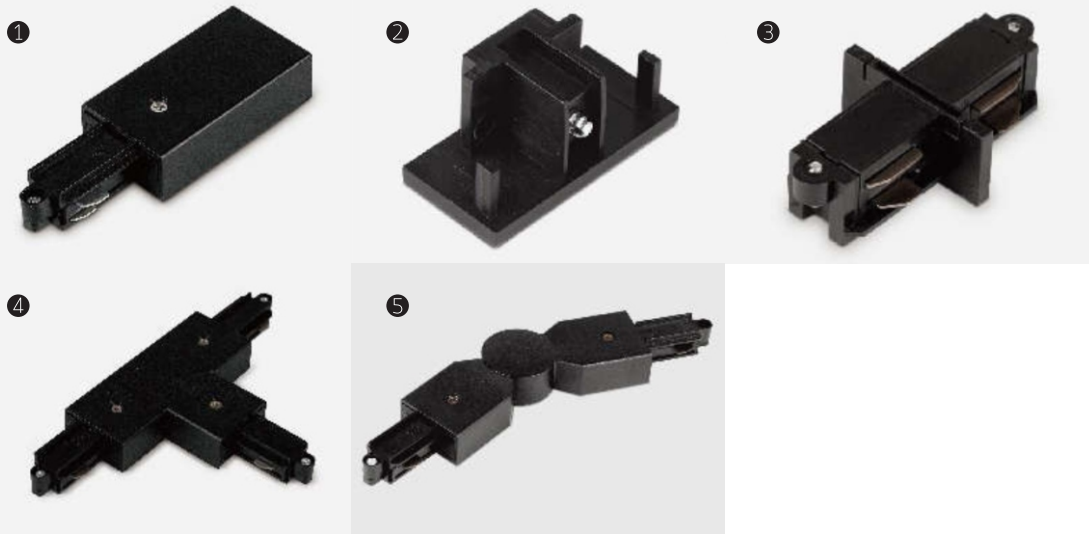

TEVO-TRACK ACCESSORIES

1. 1 TEVO-TRACK LINE END
2. 2 TEVO-TRACK END CAP
3. 3 TEVO-TRACK I JOINT
4. 4 TEVO-TRACK T JOINT
5. 5 TEVO-TRACK FLEX JOINT