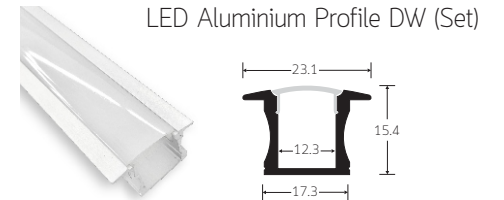

AURA-M8

MR16 GU10 x1
DIA 89MM. x H 22MM.
NO ADJUSTABLE

AURA-M9

MR16 GU10 x1
DIA 110MM. x H 22MM.
NO ADJUSTABLE