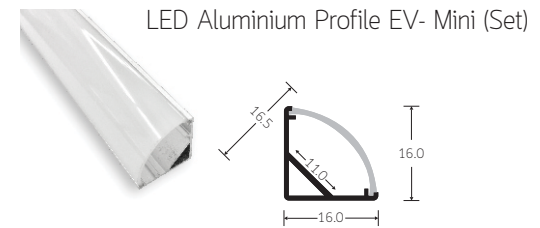

AURA-M8

MR16 GU10 x1
DIA 89MM. x H 22MM.
NO ADJUSTABLE

AURA-M9

MR16 GU10 x1
DIA 110MM. x H 22MM.
NO ADJUSTABLE