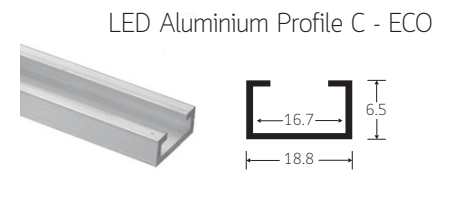

AURA-M8

MR16 GU10 x1
DIA 89MM. x H 22MM.
NO ADJUSTABLE

AURA-M9

MR16 GU10 x1
DIA 110MM. x H 22MM.
NO ADJUSTABLE