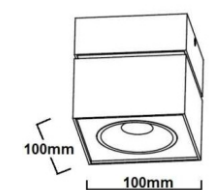

BUILT-IN COB LED x1
DIA 125MM. x H 127MM.

CELIO-BOX

BUILT-IN COB LED x1
W 100MM. x L 100MM. x H 96MM.

BRUNO CLUB-E27

Recessed Downlight

E27 X1
WHITE POWDER COAT ALUMINIUM FLAME
DIA 136MM. x H 138MM.
NO ADJUSTABLE