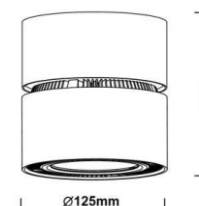

LED BUILT-IN 250W MAX 220V AC IP65
 PHILIPS SMD3030 60D - 80/100/150/200/250W - 5700K
 HIGH-PURUTY ALUMINIUM REFLECTOR, ALUMINIUM ALLOY
 BLACK, POWDER COATING GEAR
 DIA 420mm. x H 170mm. (FOR 80-100W) WEIGHT 5.2KG.
 DIA 520mm. x H 200mm. (FOR 150-250W) WEIGHT 10.5KG.
 FIT FOR 6.00M. ABOVE CEILING

BUILT-IN COB LED x1
DIA 125MM. x H 127MM.

CELIO-BOX

BUILT-IN COB LED x1
W 100MM. x L 100MM. x H 96MM.

BRUNO CLUB-E27

Recessed Downlight

E27 X1
WHITE POWDER COAT ALUMINIUM FLAME
DIA 136MM. x H 138MM.
NO ADJUSTABLE

BRUNO BOX-E27

Recessed Downlight

E27 X1
BLACK/WHITE POWDER COAT ALUMINIUM FRAME
WITH WHITE MIRROR ALUMINIUM REFLECTOR
NO ADJUSTABLE

BRUNO BOX-E27

E27 x1
W 130MM. x L 130MM. X H 163MM.

BRUNO BOX 2-E27

E27 x2
W 130MM. x L 243MM. X H 163MM.