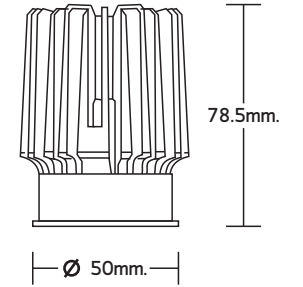

B

LED RIBBON LIGHTING