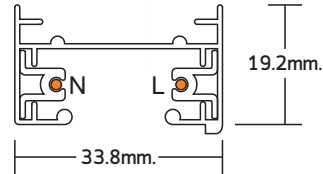

TEVO-TRACK SINGLE PHASE

1-3M. EXTRUDED ALUMINIUM 15A 220V AC
W 33.8MM. x H 19.2MM.
(AVAILABLE IN BLACK, WHITE & GREY)