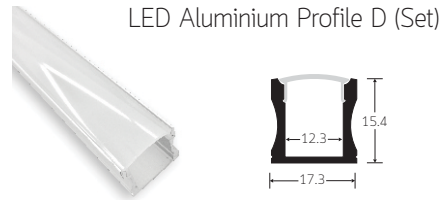

AURA-M8

MR16 GU10 x1
DIA 89MM. x H 22MM.
NO ADJUSTABLE

AURA-M9

MR16 GU10 x1
DIA 110MM. x H 22MM.
NO ADJUSTABLE