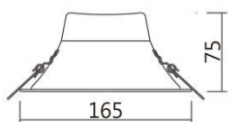

DOME

Recessed Downlight

COB LED BUILT-IN MODULE 12V DC
WHITE POWDER COAT DIE-CAST ALUMINIUM