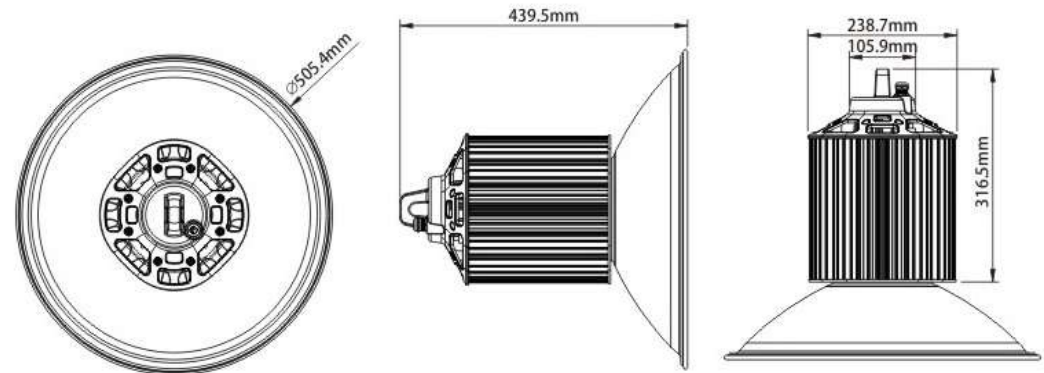

LED BUILT-IN 250W MAX 220V AC IP65
 PHILIPS SMD3030 60D - 80/100/150/200/250W - 5700K
 HIGH-PURUTY ALUMINIUM REFLECTOR, ALUMINIUM ALLOY
 BLACK, POWDER COATING GEAR
 DIA 420mm. x H 170mm. (FOR 80-100W) WEIGHT 5.2KG.
 DIA 520mm. x H 200mm. (FOR 150-250W) WEIGHT 10.5KG.
 FIT FOR 6.00M. ABOVE CEILING

LED HIGH BAY LIGHT C1

ECO-HIGHER

LED High Bay Light

LED BUILT-IN 200W MAX 220V AC IP65
SAMSUNG SMD2835 - 100W / 120W / 160W / 200W - 6500K
HIGH-PURITY ALUMINIUM REFLECTOR, ALUMINIUM ALLOY
DIA 6MM. HEAT PIPE, BLACK, POWDER COATING GEAR
DIA 505.4MM. X H 439.5MM.
FIT FOR 6.00M. ABOVE CEILING

A

ARCHITECTURAL LIGHTING

AURA-M1

MR16 GU10 x1
DIA 90MM. x H 32MM.
GIMBAL ADJUSTABLE

AURA-M2

MR16 GU10 x1
DIA 100MM. x H 47MM.
GIMBAL ADJUSTABLE
(ADDITIONAL AVAILABLE IN
BLACK-GOLD & WHITE-GOLD)

AURA

Recessed Downlight