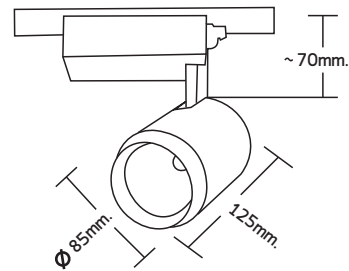

TEVO-M SPOT

LED COB MODULE 15W MAX x1
DIA 85MM. x H 125MM.