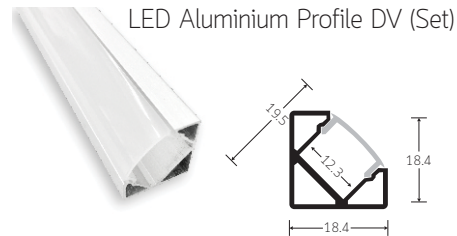

AURA-M8

MR16 GU10 x1
DIA 89MM. x H 22MM.
NO ADJUSTABLE

AURA-M9

MR16 GU10 x1
DIA 110MM. x H 22MM.
NO ADJUSTABLE