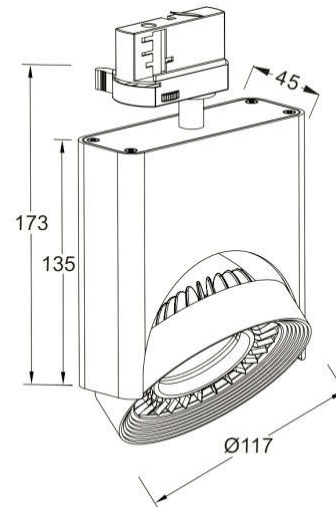

TEVO-STICK

AR111/LED COB MODULE 20-32W MAX. x1
DIA 117MM. x H 135MM.
(AVAILABLE ONLY IN WHITE)