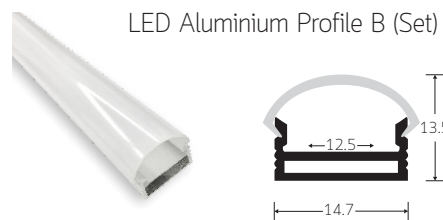

AURA-M8

MR16 GU10 x1
DIA 89MM. x H 22MM.
NO ADJUSTABLE

AURA-M9

MR16 GU10 x1
DIA 110MM. x H 22MM.
NO ADJUSTABLE