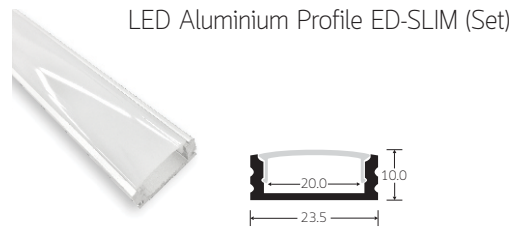

AURA-M8

MR16 GU10 x1
DIA 89MM. x H 22MM.
NO ADJUSTABLE

AURA-M9

MR16 GU10 x1
DIA 110MM. x H 22MM.
NO ADJUSTABLE