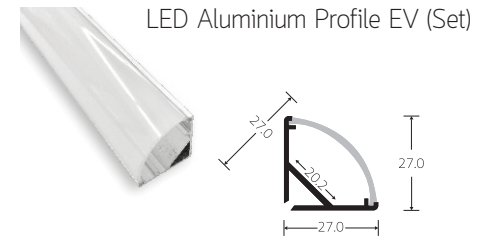

AURA-M8

MR16 GU10 x1
DIA 89MM. x H 22MM.
NO ADJUSTABLE

AURA-M9

MR16 GU10 x1
DIA 110MM. x H 22MM.
NO ADJUSTABLE