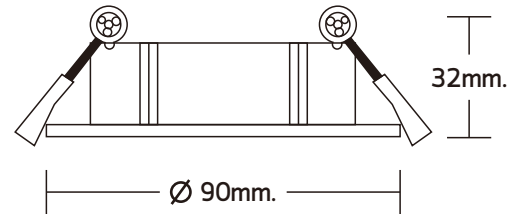

AURA - M1

DIMENSION

PRODUCT NAME	: AURA - M1
PRODUCT TYPE	: RECESSED DOWNLIGHT
PRODUCT MATERIAL	: ALUMINIUM TRIM / METAL BODY
DIMENSION	: DIA 90mm. x H 32mm.
POWER CONSUMPTION	: 220V AC 50/60Hz
SURFACE FINISH	: WHITE / BLACK
ADJUSTABLE	: GIMBAL
INSTALLATION BY	: SPRING CLIP
WIRING	: TERMINAL BLOCK MR16 / GU10
ACCESSARIES	: TRANSFORMER 12V DC
IP RATING	: IP20