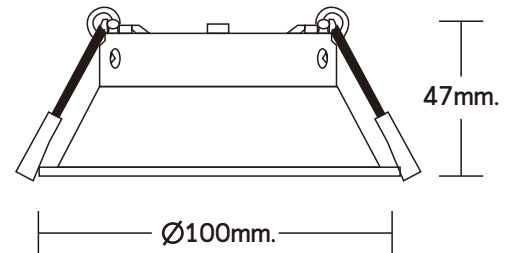

### DIMENSION

PRODUCT NAME	: AURA - M2
PRODUCT TYPE	: RECESSED DOWNLIGHT
PRODUCT MATERIAL	: ALUMINIUM TRIM / METAL BODY
DIMENSION	: DIA 100mm. x H 47mm.
POWER CONSUMPTION	: 220V AC 50/60Hz
SURFACE FINISH	: WHITE / BLACK
ADJUSTABLE	: GIMBAL
INSTALLATION BY	: SPRING CLIP
WIRING	: TERMINAL BLOCK MR16 / GU10
ACCESSARIES	: TRANSFORMER 12V DC
OPTIONAL COLOR	: BLACK/GOLD, WHITE/GOLD
IP RATING	: IP20