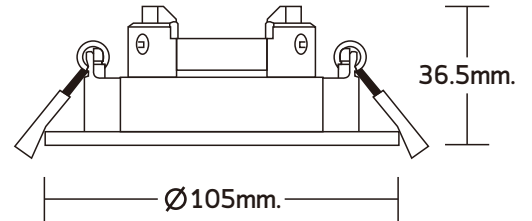

AURA - M3

DIMENSION

PRODUCT NAME	: AURA - M3
PRODUCT TYPE	: RECESSED DOWNLIGHT
PRODUCT MATERIAL	: ALUMINIUM TRIM / METAL BODY
DIMENSION	: DIA 105mm. x H 36.5mm.
POWER CONSUMPTION	: 220V AC 50/60Hz
SURFACE FINISH	: WHITE / BLACK
ADJUSTABLE	: GIMBAL
INSTALLATION BY	: SPRING CLIP
WIRING	: TERMINAL BLOCK Mr16 / GU10
ACCESSORIES	: TRANSFORMER 12V DC
IP RATING	: IP20