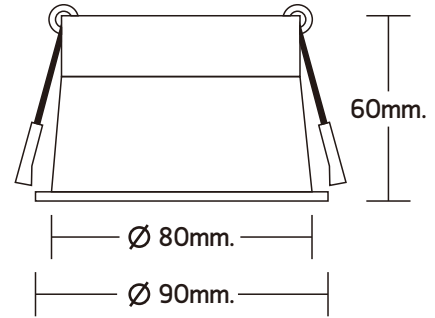

AURA - M4

DIMENSION

PRODUCT NAME	: AURA - M4
PRODUCT TYPE	: RECESSED DOWNLIGHT
PRODUCT MATERIAL	: ALUMINIUM TRIM / METAL BODY
DIMENSION	: INNER DIA 80mm., OUTER DIA 90mm. x H 60mm.
POWER CONSUMPTION	: 220V AC 50/60Hz
SURFACE FINISH	: WHITE / BLACK
ADJUSTABLE	: GIMBAL
INSTALLATION BY	: SPRING CLIP
WIRING	: TERMINAL BLOCK Mr16 / GU10
ACCESSARIES	: TRANSFORMER 12V DC
OPTIONAL COLOR	: BLACK/GOLD, WHITE/GOLD, BLACKOUT
IP RATING	: IP20