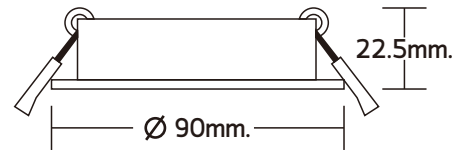

AURA - M5

DIMENSION

PRODUCT NAME	:	AURA - M5
PRODUCT TYPE	:	RECESSED DOWNLIGHT
PRODUCT MATERIAL	:	ALUMINIUM TRIM / METAL BODY WITH GLASS ENCLOSURE (CLEAR/FROSTED)
DIMENSION	:	DIA 90mm. x H 22.5mm.
POWER CONSUMPTION	:	220V AC 50/60Hz
SURFACE FINISH	:	WHITE / BLACK
ADJUSTABLE	:	GIMBAL
INSTALLATION BY	:	SPRING CLIP
WIRING	:	TERMINAL BLOCK Mr16 / GU10
ACCESSARIES	:	TRANSFORMER 12V DC
OPTIONAL COLOR	:	BLACK/GOLD, WHITE/GOLD, BLACKOUT
IP RATING	:	IP20