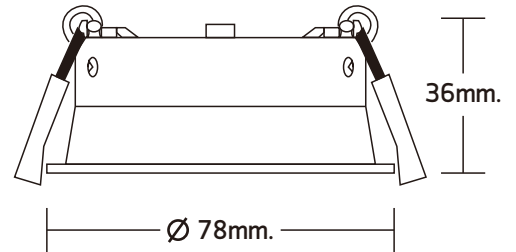

## DIMENSION

PRODUCT NAME	: AURA - M7
PRODUCT TYPE	: RECESSED DOWNLIGHT
PRODUCT MATERIAL	: ALUMINIUM TRIM / METAL BODY
DIMENSION	: DIA 78mm. x H 36mm.
POWER CONSUMPTION	: 220V AC 50/60Hz
SURFACE FINISH	: WHITE / BLACK
ADJUSTABLE	: NO
INSTALLATION BY	: SPRING CLIP
WIRING	: TERMINAL BLOCK MR16 / GU10
ACCESSARIES	: TRANSFORMER 12V DC
OPTIONAL COLOR	: BLACKOUT, WHITE/GOLD
IP RATING	: IP20