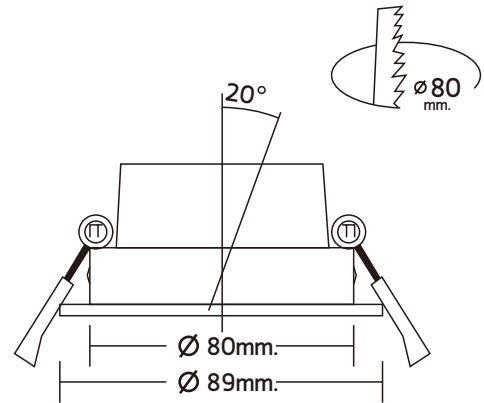

AURA - M8

DIMENSION

PRODUCT NAME	: AURA - M8
PRODUCT TYPE	: RECESSED DOWNLIGHT
PRODUCT MATERIAL	: ALUMINIUM TRIM / METAL BODY
DIMENSION	: DIA 89mm.
POWER CONSUMPTION	: 220V AC 50/60Hz
SURFACE FINISH	: WHITE / BLACK
ADJUSTABLE	: NO
INSTALLATION BY	: SPRING CLIP
WIRING	: TERMINAL BLOCK MR16 / GU10
ACCESSORIES	: TRANSFORMER 12V DC
IP RATING	: IP20