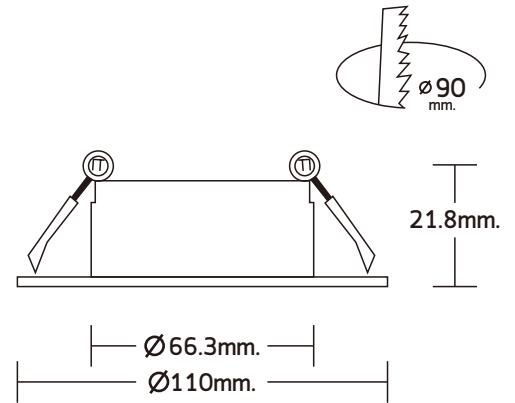

AURA - M9

DIMENSION

PRODUCT NAME	: AURA - M9
PRODUCT TYPE	: RECESSED DOWNLIGHT
PRODUCT MATERIAL	: ALUMINIUM TRIM / METAL BODY
DIMENSION	: DIA 110mm. x H 21.8mm.
POWER CONSUMPTION	: 220V AC 50/60Hz
SURFACE FINISH	: WHITE / BLACK
ADJUSTABLE	: NO
INSTALLATION BY	: SPRING CLIP
WIRING	: TERMINAL BLOCK MR16 / GU10
ACCESSARIES	: TRANSFORMER 12V DC
IP RATING	: IP20