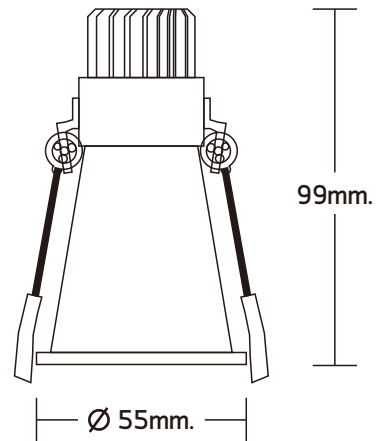

AURA - NANO

DIMENSION

PRODUCT NAME	:	AURA - NANO
PRODUCT TYPE	:	RECESSED DOWNLIGHT
PRODUCT MATERIAL	:	ALUMINIUM TRIM METAL BODY
DIMENSION	:	DIA 55mm. x H 99mm.
POWER CONSUMPTION	:	220V AC 50/60Hz WITH TRANSFORMER 12V DC
SURFACE FINISH	:	WHITE POWDER COATING
ADJUSTABLE	:	NO
INSTALLATION BY	:	SPRING CLIP
LIGHTING COLOR	:	1x3W WARM WHITE 3000K
IP RATING	:	IP20