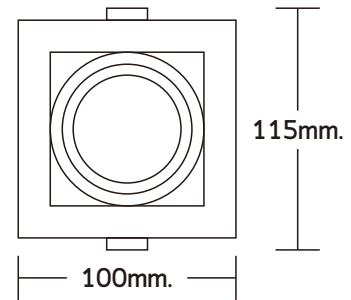

AURA - S1

DIMENSION

PRODUCT NAME	: AURA - S1
PRODUCT TYPE	: RECESSED DOWNLIGHT
PRODUCT MATERIAL	: ALUMINIUM TRIM / METAL BODY
DIMENSION	: W 100mm. x L 115mm.
POWER CONSUMPTION	: 220V AC 50/60Hz
SURFACE FINISH	: WHITE / BLACK
ADJUSTABLE	: GIMBAL
INSTALLATION BY	: SPRING CLIP
WIRING	: TERMINAL BLOCK MR16 / GU10
ACCESSARIES	: TRANSFORMER 12V DC
IP RATING	: IP20