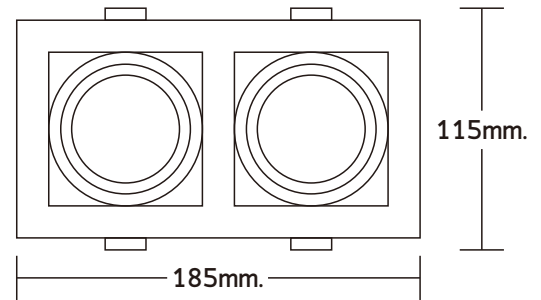

### DIMENSION

PRODUCT NAME	: AURA - S2
PRODUCT TYPE	: RECESSED DOWNLIGHT
PRODUCT MATERIAL	: ALUMINIUM TRIM / METAL BODY
DIMENSION	: W 185mm. x L 115mm.
POWER CONSUMPTION	: 220V AC 50/60Hz
SURFACE FINISH	: WHITE / BLACK
ADJUSTABLE	: GIMBAL
INSTALLATION BY	: SPRING CLIP
WIRING	: TERMINAL BLOCK 2X MR16 / GU10
ACCESSARIES	: TRANSFORMER 12V DC
IP RATING	: IP20