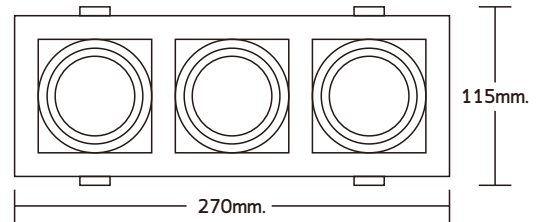

AURA - S3

DIMENSION

PRODUCT NAME	: AURA - S3
PRODUCT TYPE	: RECESSED DOWNLIGHT
PRODUCT MATERIAL	: ALUMINIUM TRIM / METAL BODY
DIMENSION	: W 270mm. x L 115mm.
POWER CONSUMPTION	: 220V AC 50/60Hz
SURFACE FINISH	: WHITE / BLACK
ADJUSTABLE	: GIMBAL
INSTALLATION BY	: SPRING CLIP
WIRING	: TERMINAL BLOCK 3X MR16 / GU10
ACCESSARIES	: TRANSFORMER 12V DC
IP RATING	: IP20