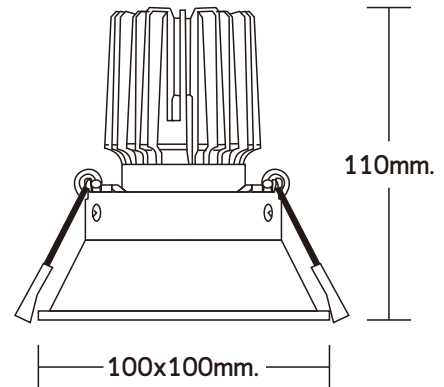

AURA - S4

DIMENSION

PRODUCT NAME	:	AURA - S4
PRODUCT TYPE	:	RECESSED DOWNLIGHT
PRODUCT MATERIAL	:	ALUMINIUM TRIM / METAL BODY
DIMENSION	:	W 100mm. x L 100mm. x H 110mm.
POWER CONSUMPTION	:	220V AC 50/60Hz
SURFACE FINISH	:	WHITE / BLACK
ADJUSTABLE	:	NO
INSTALLATION BY	:	SPRING CLIP
WIRING	:	TERMINAL BLOCK 3X MR16 / GU10
ACCESSORIES	:	TRANSFORMER 12V DC
IP RATING	:	IP20