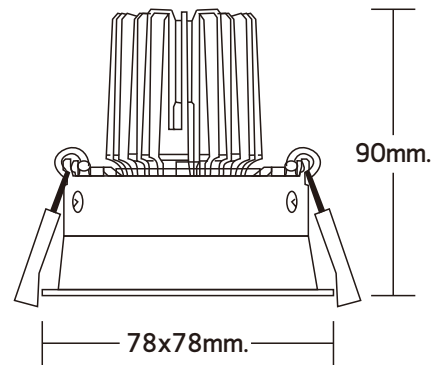

### DIMENSION

PRODUCT NAME	: AURA - S5
PRODUCT TYPE	: RECESSED DOWNLIGHT
PRODUCT MATERIAL	: ALUMINIUM TRIM / METAL BODY
DIMENSION	: W 78mm. x L 78mm. x H 90mm.
POWER CONSUMPTION	: 220V AC 50/60Hz
SURFACE FINISH	: WHITE / BLACK
ADJUSTABLE	: NO
INSTALLATION BY	: SPRING CLIP
WIRING	: TERMINAL BLOCK 3X MR16 / GU10
ACCESSARIES	: TRANSFORMER 12V DC
IP RATING	: IP20