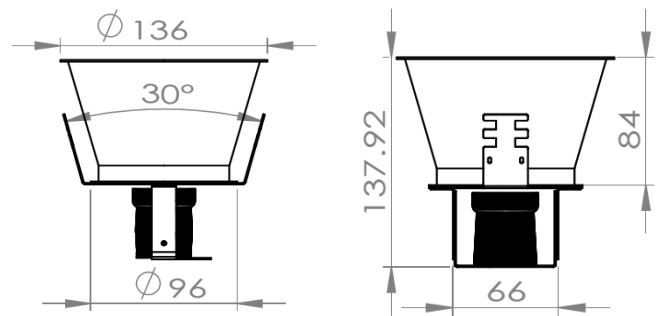

BRUNO CLUB - E27

DIMENSION

PRODUCT NAME	:	BRUNO CLUB - E27
PRODUCT TYPE	:	RECESSED DOWNLIGHT
PRODUCT MATERIAL	:	WHITE POWDER COAT ALUMINIUM FRAME WITH WHITE MIRROR ALUMINIUM REFLECTOR
DIMENSION	:	DIA 136mm. x H 138mm. (CUT OUT 125mm.)
POWER CONSUMPTION	:	220V AC 50/60Hz
SURFACE FINISH	:	WHITE
ADJUSTABLE	:	NO
INSTALLATION BY	:	SPRING CLIP
SUPPORTED BLUB	:	E27 3W-12W / PAR30 15W
IP RATING	:	IP20