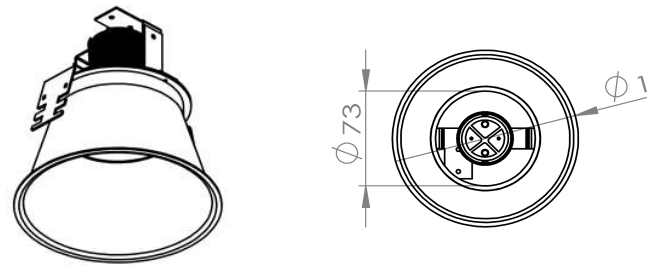

BRUNO CLUB - E27

DIMENSION

PRODUCT NAME	:	BRUNO CLUB - E27
PRODUCT TYPE	:	RECESSED DOWNLIGHT
PRODUCT MATERIAL	:	WHITE POWDER COAT ALUMINIUM FRAME WITH WHITE MIRROR ALUMINIUM REFLECTOR
DIMENSION	:	DIA 136mm. x H 138mm. (CUT OUT 125mm.)
POWER CONSUMPTION	:	220V AC 50/60Hz
SURFACE FINISH	:	WHITE
ADJUSTABLE	:	NO
INSTALLATION BY	:	SPRING CLIP
SUPPORTED BLUB	:	E27 3W-12W / PAR30 15W
IP RATING	:	IP20