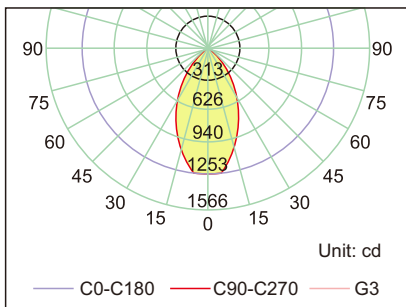

## DIMENSION

Dist(m)	Enadir (lx)	Dh/Dy B(m)
1.0	1248.79	1.08/1.08
2.0	312.20	2.16/2.16
3.0	138.75	3.23/3.25
4.0	78.05	4.31/4.33
5.0	49.95	5.39/5.41

PRODUCT NAME	:	COB MODULE
PRODUCT TYPE	:	LED BULB
PRODUCT MATERIAL	:	ALUMINIUM HEATSINK, LED COB HIGH POWER
POWER SELECTION	:	9W / 11W / 13W / 15W
COLOR TEMP SELECTION	:	3000K / 4000K / 5000K
BEAM ANGLE	:	10° / 20° / 30° / 38° / 55°
POWER CONSUMPTION	:	220V AC 50/60Hz
SURFACE FINISH	:	BLACK
IP RATING	:	IP20
DIMMABLE	:	YES