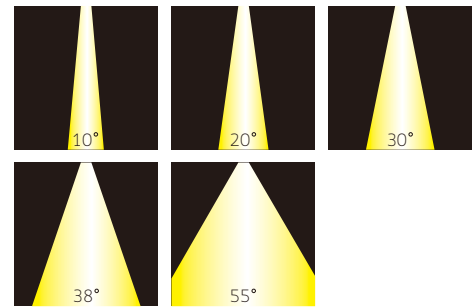

## DIMENSION

Dist(m)	Enadir (lx)	Dh/Dy B(m)
1.0	1248.79	1.08/1.08
2.0	312.20	2.16/2.16
3.0	138.75	3.23/3.25
4.0	78.05	4.31/4.33
5.0	49.95	5.39/5.41

PRODUCT NAME	:	COB MODULE
PRODUCT TYPE	:	LED BULB
PRODUCT MATERIAL	:	ALUMINIUM HEATSINK, LED COB HIGH POWER
POWER SELECTION	:	9W / 11W / 13W / 15W
COLOR TEMP SELECTION	:	3000K / 4000K / 5000K
BEAM ANGLE	:	10° / 20° / 30° / 38° / 55°
POWER CONSUMPTION	:	220V AC 50/60Hz
SURFACE FINISH	:	BLACK
IP RATING	:	IP20
DIMMABLE	:	YES