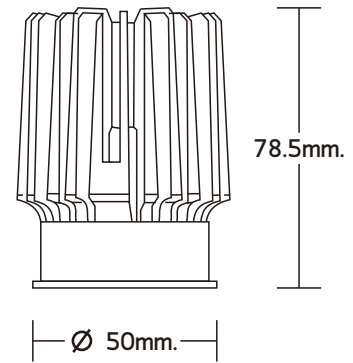

## DIMENSION

Dist(m)	Enadir (lx)	Dh/Dy B(m)
1.0	1248.79	1.08/1.08
2.0	312.20	2.16/2.16
3.0	138.75	3.23/3.25
4.0	78.05	4.31/4.33
5.0	49.95	5.39/5.41

PRODUCT NAME	:	COB MODULE
PRODUCT TYPE	:	LED BULB
PRODUCT MATERIAL	:	ALUMINIUM HEATSINK, LED COB HIGH POWER
POWER SELECTION	:	9W / 11W / 13W / 15W
COLOR TEMP SELECTION	:	3000K / 4000K / 5000K
BEAM ANGLE	:	10° / 20° / 30° / 38° / 55°
POWER CONSUMPTION	:	220V AC 50/60Hz
SURFACE FINISH	:	BLACK
IP RATING	:	IP20
DIMMABLE	:	YES