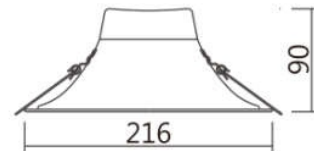

## DIMENSION

PRODUCT NAME	: DOME
PRODUCT TYPE	: RECESSED DOWNLIGHT
PRODUCT MATERIAL	: DIE-CAST ALUMINIUM
DIMENSION	: DIA 87mm. x H 38mm.
POWER CONSUMPTION	: 220V AC 50/60Hz WITH TRANSFORMER 12V DC
SURFACE FINISH	: WHITE POWDER COATING WITH PC DIFFUSER
ADJUSTABLE	: NO
INSTALLATION BY	: S.A. SPRING
AVAILABLE LIGHT COLOR	: 3000K / 4000K 5700K
WIRING	: TERMINAL BLOCK NO GEAR
IP RATING	: IP20