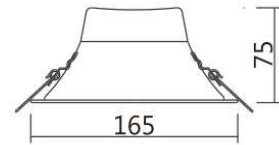

## DIMENSION

PRODUCT NAME	: DOME
PRODUCT TYPE	: RECESSED DOWNLIGHT
PRODUCT MATERIAL	: DIE-CAST ALUMINIUM
DIMENSION	: DIA 87mm. x H 38mm.
POWER CONSUMPTION	: 220V AC 50/60Hz WITH TRANSFORMER 12V DC
SURFACE FINISH	: WHITE POWDER COATING WITH PC DIFFUSER
ADJUSTABLE	: NO
INSTALLATION BY	: S.A. SPRING
AVAILABLE LIGHT COLOR	: 3000K / 4000K 5700K
WIRING	: TERMINAL BLOCK NO GEAR
IP RATING	: IP20