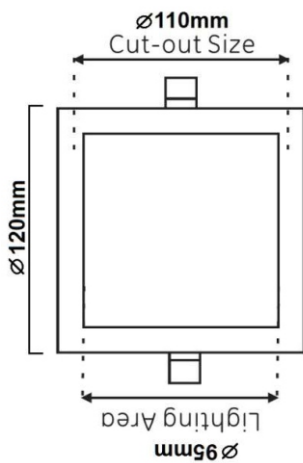

FLAT - BOX

DIMENSION

PRODUCT NAME	:	FLAT - BOX
PRODUCT TYPE	:	RECESSED DOWNLIGHT
PRODUCT MATERIAL	:	ALUMINIUM + ACRYLIC
DIMENSION	:	6W : DIA 120mm. x H 18mm. (CUT OUT 110mm.) 9W : DIA 147mm. x H 18mm. (CUT OUT 135mm.) 12W : DIA 172mm. x H 18mm. (CUT OUT 165mm.)
POWER CONSUMPTION	:	220V AC 50/60Hz
SURFACE FINISH	:	WHITE POWDER COATING
ADJUSTABLE	:	NO
INSTALLATION BY	:	SPRING CLIP
IP RATING	:	IP20