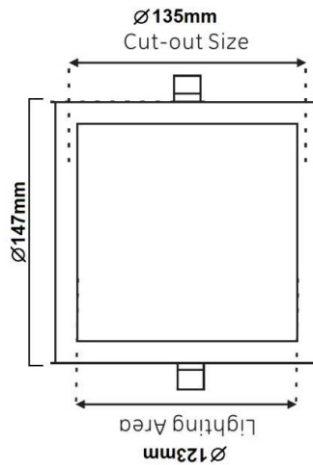

FLAT - BOX

DIMENSION

PRODUCT NAME	:	FLAT - BOX
PRODUCT TYPE	:	RECESSED DOWNLIGHT
PRODUCT MATERIAL	:	ALUMINIUM + ACRYLIC
DIMENSION	:	6W : DIA 120mm. x H 18mm. (CUT OUT 110mm.) 9W : DIA 147mm. x H 18mm. (CUT OUT 135mm.) 12W : DIA 172mm. x H 18mm. (CUT OUT 165mm.)
POWER CONSUMPTION	:	220V AC 50/60Hz
SURFACE FINISH	:	WHITE POWDER COATING
ADJUSTABLE	:	NO
INSTALLATION BY	:	SPRING CLIP
IP RATING	:	IP20