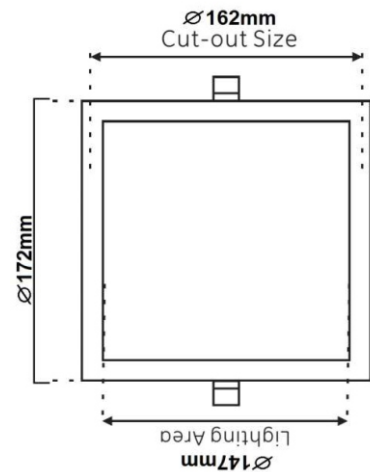

FLAT - BOX

DIMENSION

PRODUCT NAME	:	FLAT - BOX
PRODUCT TYPE	:	RECESSED DOWNLIGHT
PRODUCT MATERIAL	:	ALUMINIUM + ACRYLIC
DIMENSION	:	6W : DIA 120mm. x H 18mm. (CUT OUT 110mm.) 9W : DIA 147mm. x H 18mm. (CUT OUT 135mm.) 12W : DIA 172mm. x H 18mm. (CUT OUT 165mm.)
POWER CONSUMPTION	:	220V AC 50/60Hz
SURFACE FINISH	:	WHITE POWDER COATING
ADJUSTABLE	:	NO
INSTALLATION BY	:	SPRING CLIP
IP RATING	:	IP20