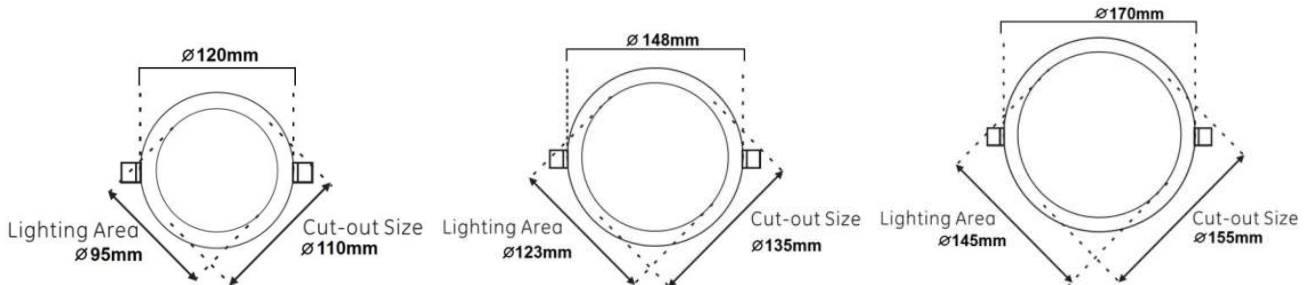

FLAT - ROUND

DIMENSION

PRODUCT NAME	: FLAT - ROUND
PRODUCT TYPE	: RECESSED DOWNLIGHT
PRODUCT MATERIAL	: ALUMINIUM + ACRYLIC
DIMENSION	: 6W : DIA 120mm. x H 18mm. (CUT OUT 110mm.) 9W : DIA 148mm. x H 18mm. (CUT OUT 135mm.) 12W : DIA 170mm. x H 18mm. (CUT OUT 155mm.)
POWER CONSUMPTION	: 220V AC 50/60Hz
SURFACE FINISH	: WHITE POWDER COATING
ADJUSTABLE	: NO
INSTALLATION BY	: SPRING CLIP
IP RATING	: IP20