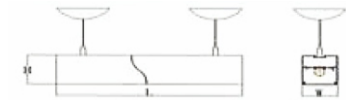

# FLURA-SURFACE SLIM

## DIMENSION

| Model                       | Watts       | WxLxH(mm)   |
|-----------------------------|-------------|-------------|
| FLURA- SURFACE SLIM 118 ADP | 1x18        | 75x620x120  |
| FLURA- SURFACE SLIM 136 ADP | 1x36        | 75x1240x120 |
| FLURA- SURFACE SLIM 218 ADP | 2x18        | 75x650x120  |
| FLURA- SURFACE SLIM 236 ADP | 2x36        | 75x1240x120 |
| FLURA- SURFACE SLIM 114 ADP | 1x14        | 75x590x120  |
| FLURA- SURFACE SLIM 121 ADP | 1x21        | 75x875x120  |
| FLURA- SURFACE SLIM 128 ADP | 1x28        | 75x1190x120 |
| FLURA- SURFACE SLIM 135 ADP | 1x35        | 75x1475x120 |
| FLURA- SURFACE SLIM 214 ADP | 2x14        | 75x590x120  |
| FLURA- SURFACE SLIM 221 ADP | 2x21        | 75x875x120  |
| FLURA- SURFACE SLIM 228 ADP | 2x28        | 75x1190x120 |
| FLURA- SURFACE SLIM 235 ADP | 2x35        | 75x1475x120 |
| FLURA- SURFACE SLIM EXTRA1  | 2x28+MR16   | 75x1800x120 |
| FLURA- SURFACE SLIM EXTRA2  | LED REQUEST | 75x1190x120 |

|                   |   |  |
|-------------------|---|--|
| PRODUCT NAME      | : | FLURA - SURFACE SLIM                             |
| PRODUCT TYPE      | : | SURFACED FLUORESCENT LUMINAIRE                   |
| PRODUCT MATERIAL  | : | BLACK / WHITE ALUMINIUM FRAME WITH ACRYLIC COVER |
| POWER CONSUMPTION | : | 220V AC 50/60Hz                                  |
| SURFACE FINISH    | : | BLACK / WHITE POWDER COATING                     |
| ADJUSTABLE        | : | NO   |
| IP RATING         | : | IP40   |