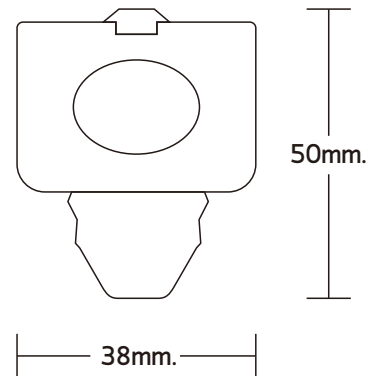

FLURA FIT

DIMENSION

มอก.1955-2551 SCL
ผลิตในประเทศไทย

PRODUCT NAME	: FLURA - FIT
PRODUCT TYPE	: LED FLUORESCENT BULB
PRODUCT MATERIAL	: HEAT ALUMINIUM BODY, PC COVER
SUPPORTING	: 9W / 18W
COMPATIBLE	: T5-G5 BASE
POWER CONSUMPTION	: 85-265V AC 50/60Hz
IP RATING	: IP20
STANDARD	: TIS 903/2532, TIS 1955/2551
IN-LINE AVAILABLE	: 14W CONVENTIONAL TUBE T5 28W CONVENTIONAL TUBE T5