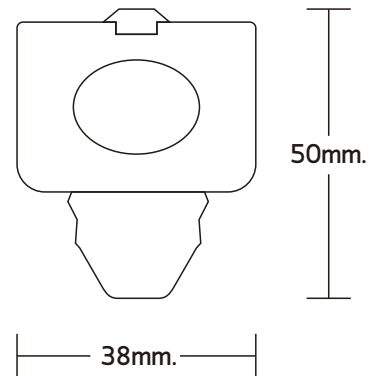

FLURA - S

DIMENSION

PRODUCT NAME	:	FLURA - S
PRODUCT TYPE	:	FLUORESCENT LAMP
PRODUCT MATERIAL	:	DIE-FORMED COLD ROLL STEEL 0.6mm.
DIMENSION	:	W 38mm. x H 50mm.
POWER CONSUMPTION	:	220V AC 50/60Hz
SURFACE FINISH	:	WHITE POWDER COATING
INSTALLATION BY	:	WALL MOUNT / SURFACE MOUNT
WIRING	:	OPTION PULL SWITCH, G5 / G13
CONTROL GEAR	:	BUILT-IN DRIVER FOR LED OR DIRECT WIRING 220V
IP RATING	:	Ip22
STANDARD	:	TIS 903/2532, TIS 1955/2551
IN-LINE AVAILABLE	:	14W T5/G5 (L 575mm.) / 28W T5/G5 (L 1175mm.) / 18W OR 9W-LED T8/G8 (L 610mm.) / 36W OR 18W-LED T8/G8 (L 1220mm.)