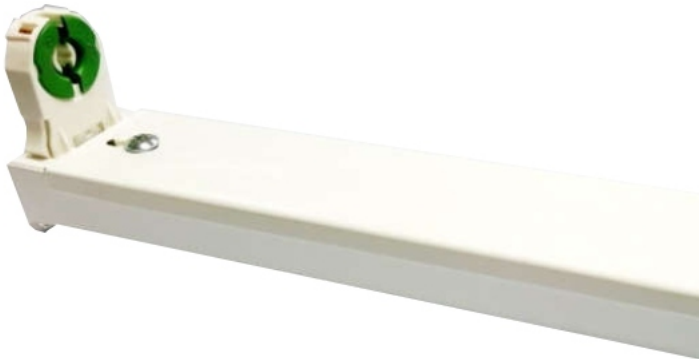

FLURA - S

DIMENSION

PRODUCT NAME	:	FLURA - S
PRODUCT TYPE	:	FLUORESCENT LAMP
PRODUCT MATERIAL	:	DIE-FORMED COLD ROLL STEEL 0.6mm.
DIMENSION	:	W 38mm. x H 50mm.
POWER CONSUMPTION	:	220V AC 50/60Hz
SURFACE FINISH	:	WHITE POWDER COATING
INSTALLATION BY	:	WALL MOUNT / SURFACE MOUNT
WIRING	:	OPTION PULL SWITCH, G5 / G13
CONTROL GEAR	:	BUILT-IN DRIVER FOR LED OR DIRECT WIRING 220V
IP RATING	:	Ip22
STANDARD	:	TIS 903/2532, TIS 1955/2551
IN-LINE AVAILABLE	:	14W T5/G5 (L 575mm.) / 28W T5/G5 (L 1175mm.) / 18W OR 9W-LED T8/G8 (L 610mm.) / 36W OR 18W-LED T8/G8 (L 1220mm.)