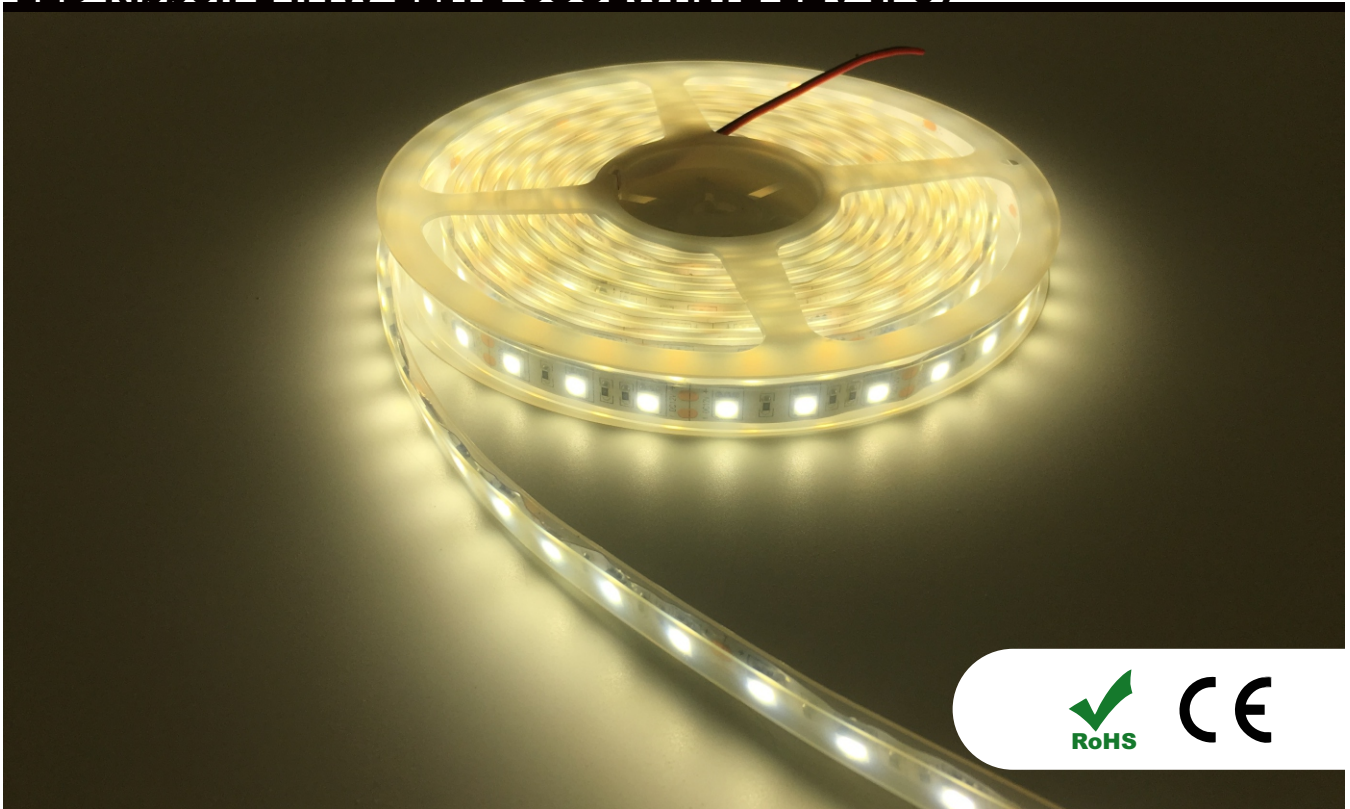

## LED Ribbon 14.4W ELITE COOLWHITE 12V IP67

PRODUCT NAME	:	LED Ribbon 14.4W ELITE COOLWHITE 12V IP67
PRODUCT DESCRIPTION	:	LED Ribbon Light SMD5050 ELITE 60LEDs/m.
DIMENSION	:	L 5000mm. x W 12.5mm. x H 4mm.
POWER CONSUMPTION	:	14.4W/meter, 12V DC
COLOR TEMPERATURE	:	4,000-4,200 K      22 LUMENS/LED
COLOR	:	COOL WHITE
IP RATING	:	IP67
SHORTEST CUT	:	50mm.
MAX LENGTH / LOOP	:	5m.
GLOBAL STANDARD	:	CE, RoHS