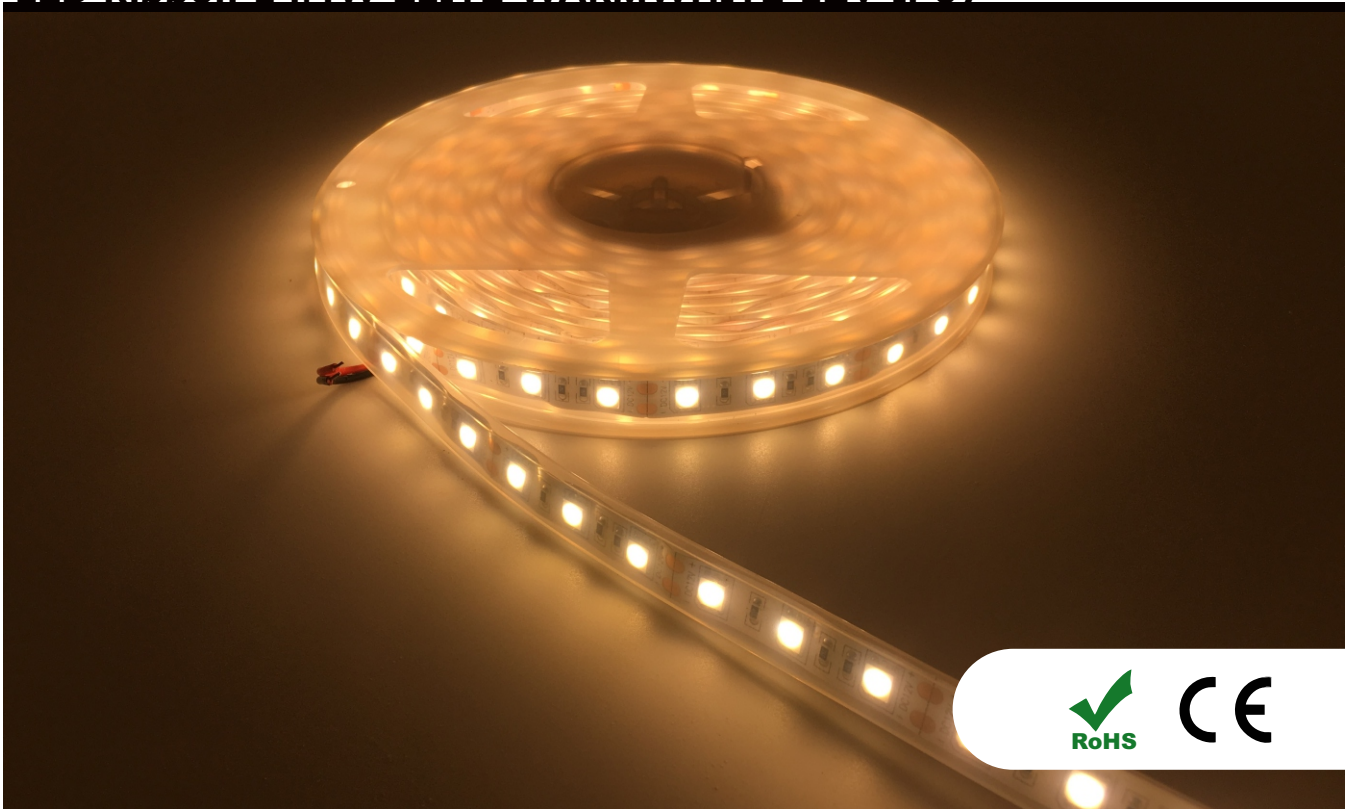

LED Ribbon 14.4W ELITE WARMWHITE 12V IP67

PRODUCT NAME	:	LED Ribbon 14.4W ELITE WARMWHITE 12V IP67
PRODUCT DESCRIPTION	:	LED Ribbon Light SMD5050 ELITE 60LEDs/m.
DIMENSION	:	L 5000mm. x W 12.5mm. x H 4mm.
POWER CONSUMPTION	:	14.4W/meter, 12V DC
COLOR TEMPERATURE	:	2,700-3,200 K 22 LUMENS/LED
COLOR	:	WARM WHITE
IP RATING	:	IP67
SHORTEST CUT	:	50mm.
MAX LENGTH / LOOP	:	5m.
GLOBAL STANDARD	:	CE, RoHS