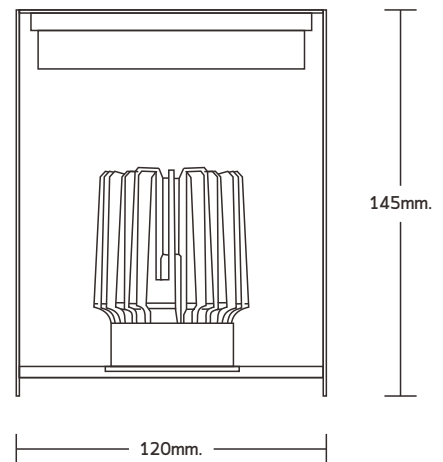

MORTA - BOX

DIMENSION

PRODUCT NAME	:	MORTA - BOX
PRODUCT TYPE	:	SURFACED DOWNLIGHT
PRODUCT MATERIAL	:	ALUMINIUM HOUSING STEEL BODY
DIMENSION	:	W 120mm. x L 120mm. x H 99mm.
POWER CONSUMPTION	:	220V AC 50/60Hz WITH TRANSFORMER 12V DC
SURFACE FINISH	:	BLACK / WHITE POWDER COATING
ADJUSTABLE	:	NO
INSTALLATION BY	:	SPRING CLIP
LIGHTING COLOR	:	COB MODULE 9/13/15W 3000/4000/5700K
IP RATING	:	IP20