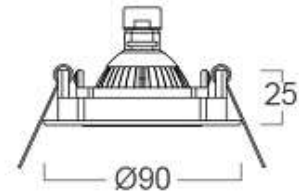

## ORCA - MINI

### DIMENSION

PRODUCT NAME	:	ORCA - MINI
PRODUCT TYPE	:	RECESSED DOWNLIGHT
PRODUCT MATERIAL	:	ALUMINIUM TRIM METAL BODY
DIMENSION	:	DIA 90mm. x H 25mm.
POWER CONSUMPTION	:	220V AC 50/60Hz
SURFACE FINISH	:	WHITE / BLACK
ADJUSTABLE	:	BOTH HORIZONTAL 0-358D, VERTICAL 0-45D
INSTALLATION BY	:	SPRING CLIP
WIRING	:	TERMINAL BLOCK Mr16 (Gx5.3)
IP RATING	:	IP20