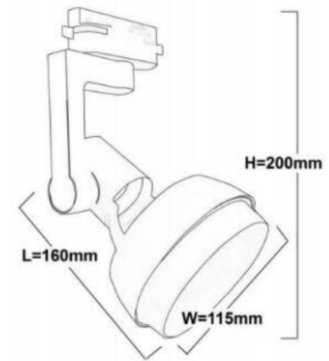

TEVO - FLORA

DIMENSION

PRODUCT NAME	: TEVO - FLORA
PRODUCT TYPE	: TRACKLIGHT
PRODUCT MATERIAL	: DIE-CAST ALUMINIUM
DIMENSION	: W 115mm. x L 160mm. x H 200mm.
POWER CONSUMPTION	: 220V AC 50/60Hz
SURFACE FINISH	: WHITE / BLACK
ADJUSTABLE	: 350°
INSTALLATION BY	: MOUNTING ADAPTOR SINGLE PHASE
LIGHT SOURCE	: GU10 PAR30
IP RATING	: IP20