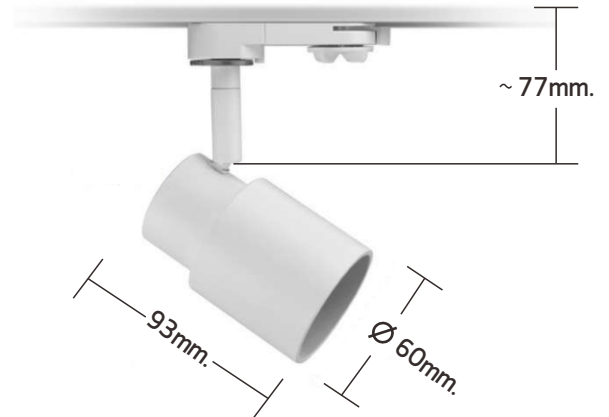

TEVO - GALLERY

CAMPATIBLE WITH
 SINGLE PHASE TRACK

| | | |
|-------------------|---|-------------------------------|
| PRODUCT NAME | : | TEVO - GALLERY |
| PRODUCT TYPE | : | TRACKLIGHT |
| PRODUCT MATERIAL | : | DEI-CAST ALUMINIUM, PLASTIC |
| DIMENSION | : | DIA 60mm. x H 93mm. |
| POWER CONSUMPTION | : | 220V AC 50/60Hz |
| SURFACE FINISH | : | WHITE / BLACK / SILVER |
| ADJUSTABLE | : | 350° |
| INSTALLATION BY | : | MOUNTING ADAPTOR SINGLE PHASE |
| LIGHT SOURCE | : | GU10 / E27 |
| BEAM ANGLE | : | 30° / 36° |
| IP RATING | : | IP20 |