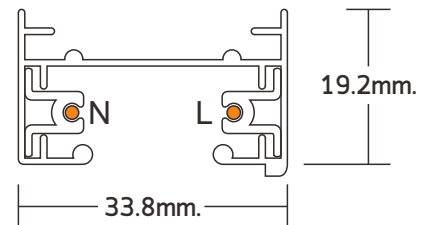

TEVO - GALLERY

CAMPATIBLE WITH
 SINGLE PHASE TRACK

| | | |
|-------------------|---|-------------------------------|
| PRODUCT NAME | : | TEVO - GALLERY |
| PRODUCT TYPE | : | TRACKLIGHT |
| PRODUCT MATERIAL | : | DEI-CAST ALUMINIUM, PLASTIC |
| DIMENSION | : | DIA 60mm. x H 93mm. |
| POWER CONSUMPTION | : | 220V AC 50/60Hz |
| SURFACE FINISH | : | WHITE / BLACK / SILVER |
| ADJUSTABLE | : | 350° |
| INSTALLATION BY | : | MOUNTING ADAPTOR SINGLE PHASE |
| LIGHT SOURCE | : | GU10 / E27 |
| BEAM ANGLE | : | 30° / 36° |
| IP RATING | : | IP20 |