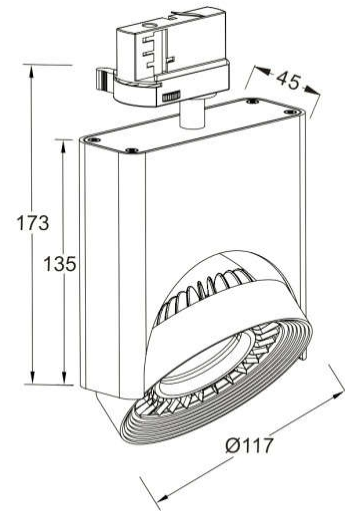

## DIMENSION

PRODUCT NAME	:	TEVO - STICK
PRODUCT TYPE	:	TRACKLIGHT
PRODUCT MATERIAL	:	DEI-CAST ALUMINIUM BODY PAINTING POLYESTER POWDER COAT WHITE
DIMENSION	:	DIA 117mm. x H 135mm.
POWER CONSUMPTION	:	220V AC 50/60Hz
SURFACE FINISH	:	WHITE
ADJUSTABLE	:	350
INSTALLATION BY	:	MOUNTING ADAPTOR SINGLE PHASE
LIGHT SOURCE	:	AR111/COB MODULE 20/25/28/32W, 3000/4000/6000K
WIRING	:	TERMINAL BLOCK WITH LED DRIVER
OPTICS	:	V.M. REFLECTOR ANODIZED ALUMINIUM AVAILABLE IN N / M / W
IP RATING	:	IP20