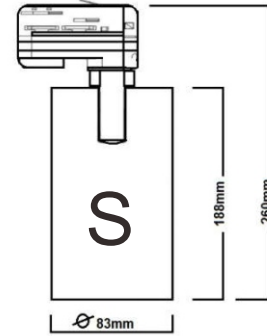

TEVO - SUMO

DIMENSION

PRODUCT NAME	:	TEVO - SUMO
PRODUCT TYPE	:	TRACKLIGHT
PRODUCT MATERIAL	:	DI-CAST ALUMINIUM
DIMENSION	:	TEVO-SUMO S : DIA 83mm. x H 188mm. TEVO-SUMO L : DIA 98mm. x H 210mm.
POWER CONSUMPTION	:	220V AC 50/60Hz
SURFACE FINISH	:	WHITE / BLACK
ADJUSTABLE	:	350
INSTALLATION BY	:	MOUNTING ADAPTOR SINGLE PHASE
LIGHT SOURCE	:	LED COB MODULE
BEAM ANGLE	:	15° / 24° / 36°
IP RATING	:	IP20