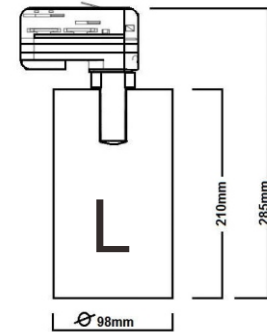

TEVO - SUMO

DIMENSION

PRODUCT NAME	:	TEVO - SUMO
PRODUCT TYPE	:	TRACKLIGHT
PRODUCT MATERIAL	:	DI-CAST ALUMINIUM
DIMENSION	:	TEVO-SUMO S : DIA 83mm. x H 188mm. TEVO-SUMO L : DIA 98mm. x H 210mm.
POWER CONSUMPTION	:	220V AC 50/60Hz
SURFACE FINISH	:	WHITE / BLACK
ADJUSTABLE	:	350
INSTALLATION BY	:	MOUNTING ADAPTOR SINGLE PHASE
LIGHT SOURCE	:	LED COB MODULE
BEAM ANGLE	:	15° / 24° / 36°
IP RATING	:	IP20